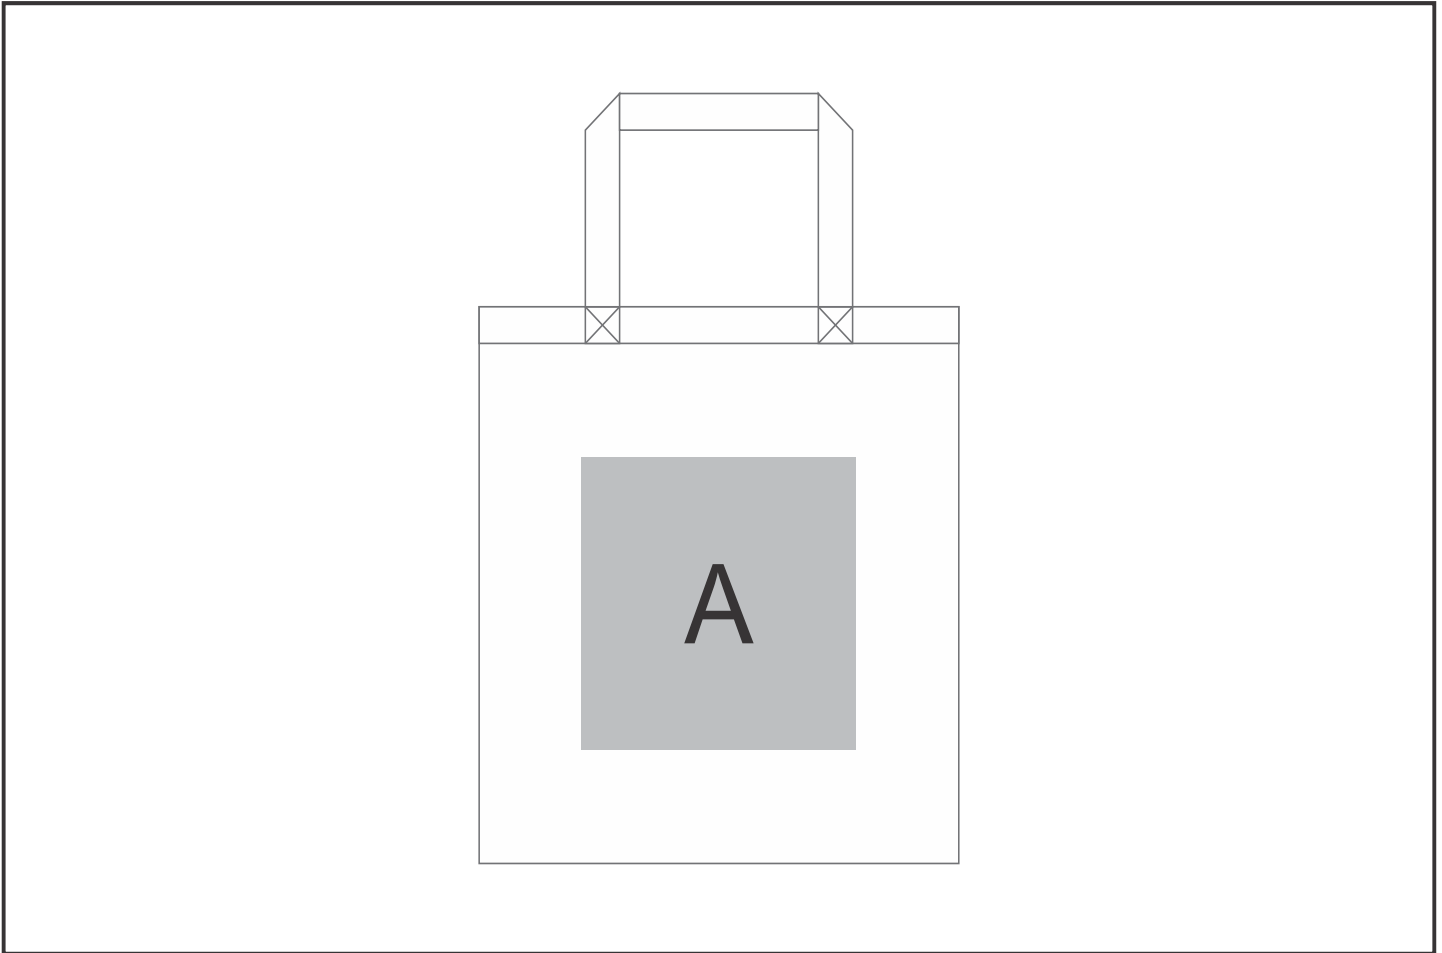

# BG-AC-432-B

Andy Cartwright Symmetry Cotton Tote

Also available in  
  
Check Logo24  
guide and t's & c's

## Need to know:

- Includes 1-Colour, 1-Position Screen Print (setup fees apply)
- Texture of Item will affect the quality of Screen Print.
- DDT: Texture of the item will affect the quality of the print and a fine contour maybe added for print quality

## Branding Options:

Position	Branding Method (Branding Code)	No. of Colours	Dimension
A	Screen Print (SA)	2 Colours	200mm wide x 200mm high
A	Digital Direct Transfer (DDT-D)	Full Colour	105mm wide x 74mm high
A	Digital Direct Transfer (DDT-A)	Full Colour	105mm wide x 148mm high
A	Digital Direct Transfer (DDT-B)	Full Colour	148mm wide x 210mm high
A	Digital Direct Transfer (DDT-C)	Full Colour	230mm wide x 210mm high